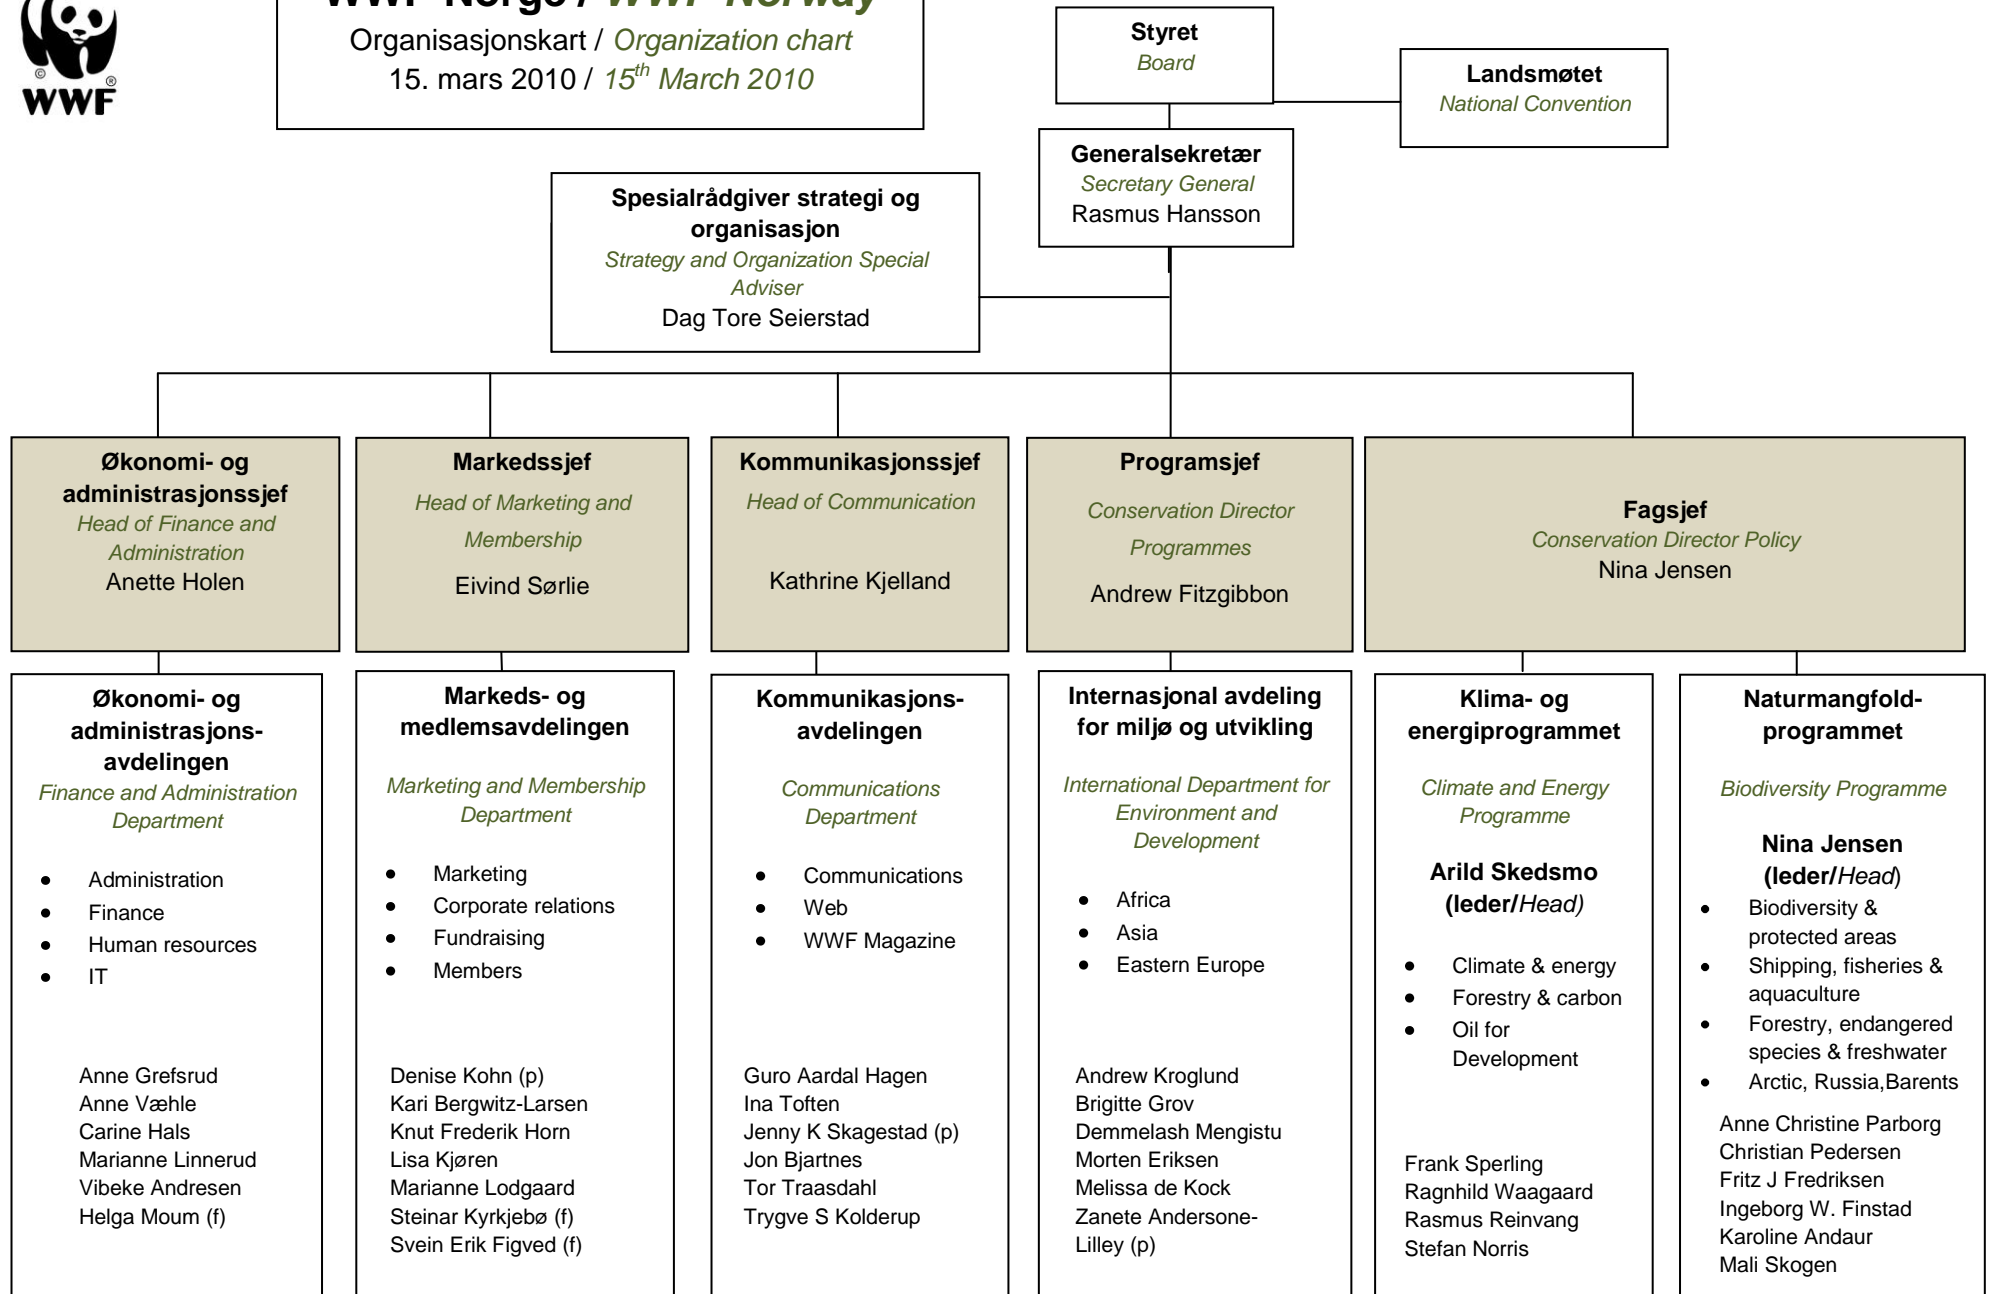

WWF-Norge / WWF-Norway

Organisasjonskart / Organization chart

15. mars 2010 / 15th March 2010

(p): Permisjon / on leave
(f): Frivillig / volunteer