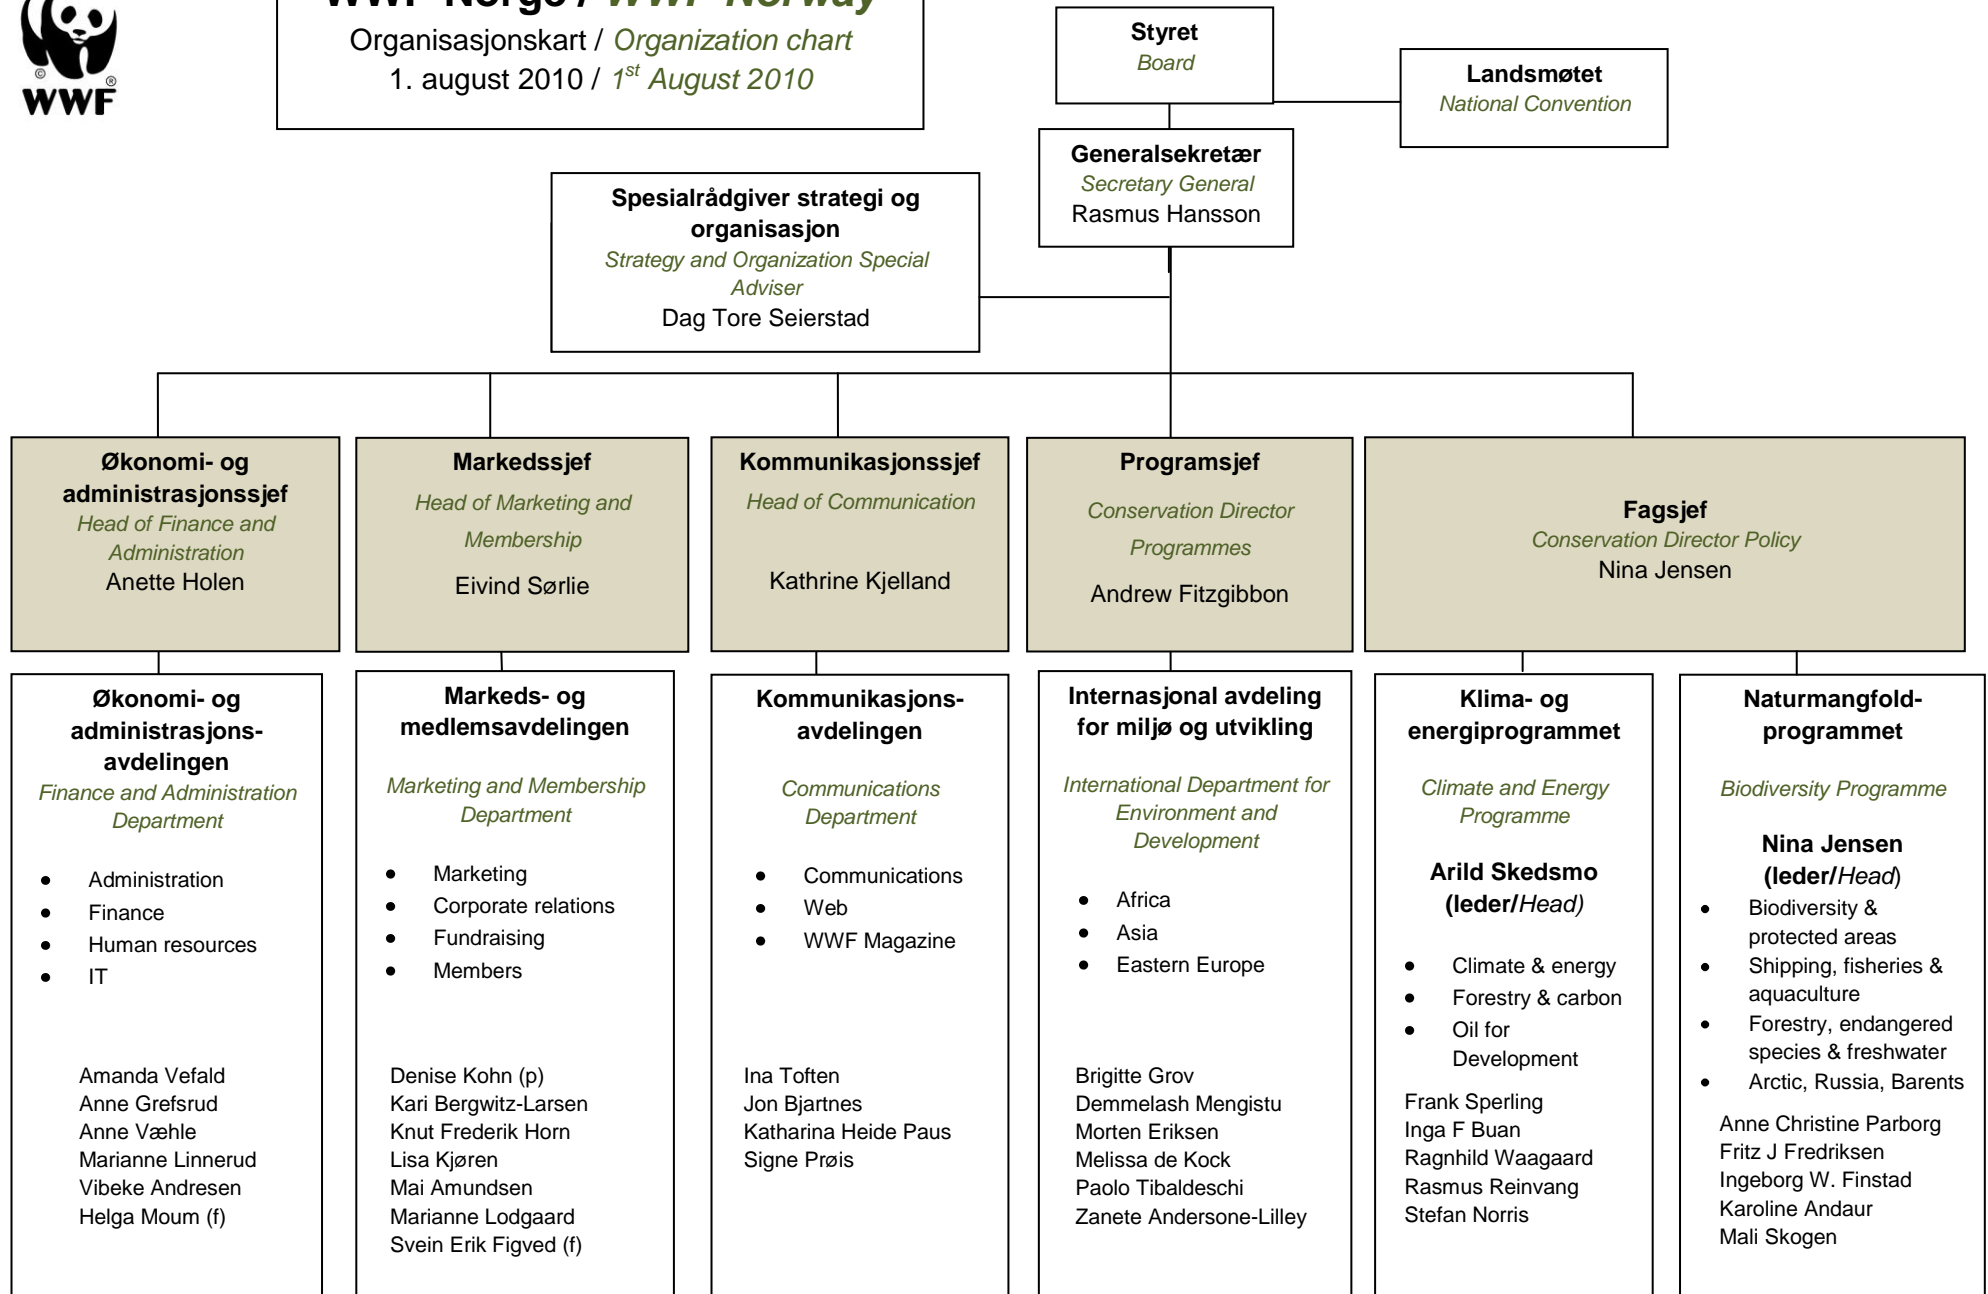

# WWF-Norge / WWF-Norway

Organisasjonskart / *Organization chart*

1. august 2010 / *1<sup>st</sup> August 2010*

(p): Permisjon / *on leave*  
(f): Frivillig / *volunteer*